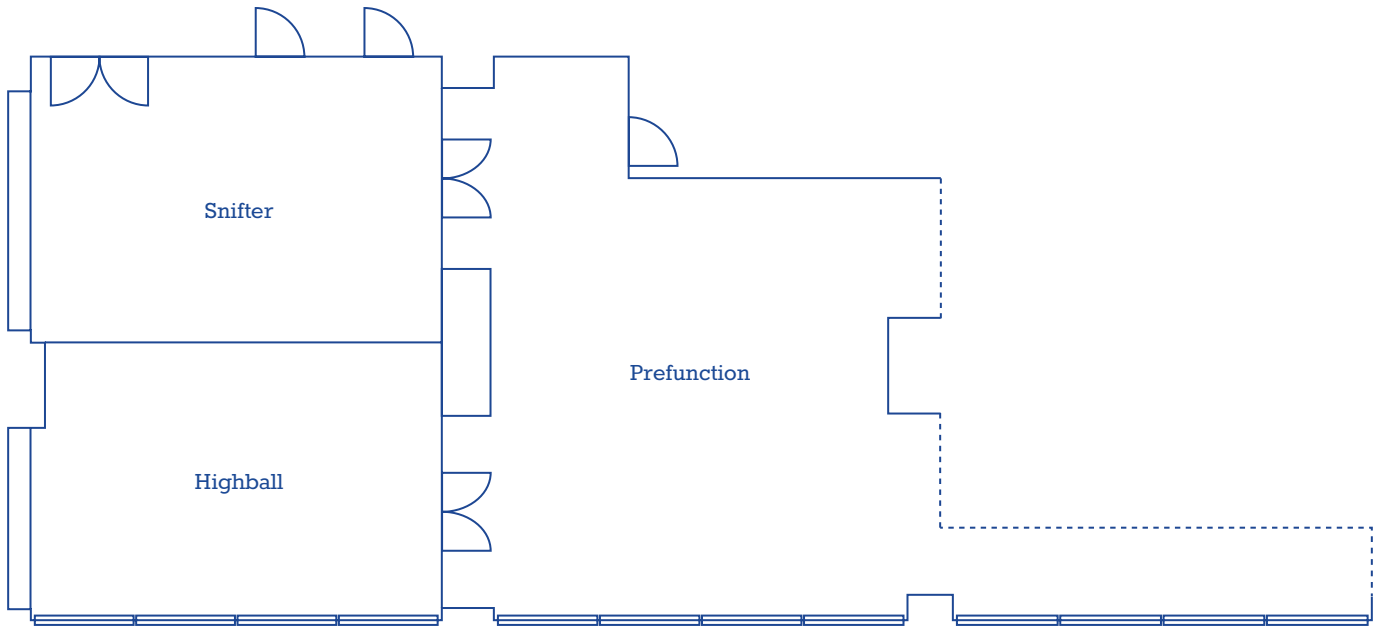

MEETING ROOMS

SPACE	SQ FT	CLASSROOM	HOLLOW SQ	CONFERENCE	THEATRE	EXISTING SEATING	RECEPTION
HIGH BALL	405	12	18	18	32	20	26
SNIFTER	428	12	18	18	40	20	28
BOTH	833	32	36	36	72	50	54
PRE FUNCTION	723	24	30	24	56	40	48

TROUBADOUR BAR

SPACE	SQ FT	CLASSROOM	HOLLOW SQ	CONFERENCE	THEATRE	EXISTING SEATING	RECEPTION
ALL	987	12	18	18	32	20	26
BAR	35	NA	NA	NA	NA	19	25
FRONT LOUNGE	395	NA	NA	NA	NA	14	18
BACK LOUNGE	442	NA	NA	NA	NA	12	23

MONKEY BAR

SPACE	SQ FT	THEATRE	6' BANQUET ROUNDS	EXISTING SEATING	RECEPTION
ALL	2,877	175	150	141	193
RIVERSIDE	1,015	70	60	56	95
BAR	579	NA	0	21	35
LAKESIDE	1,141	96	80	48	63