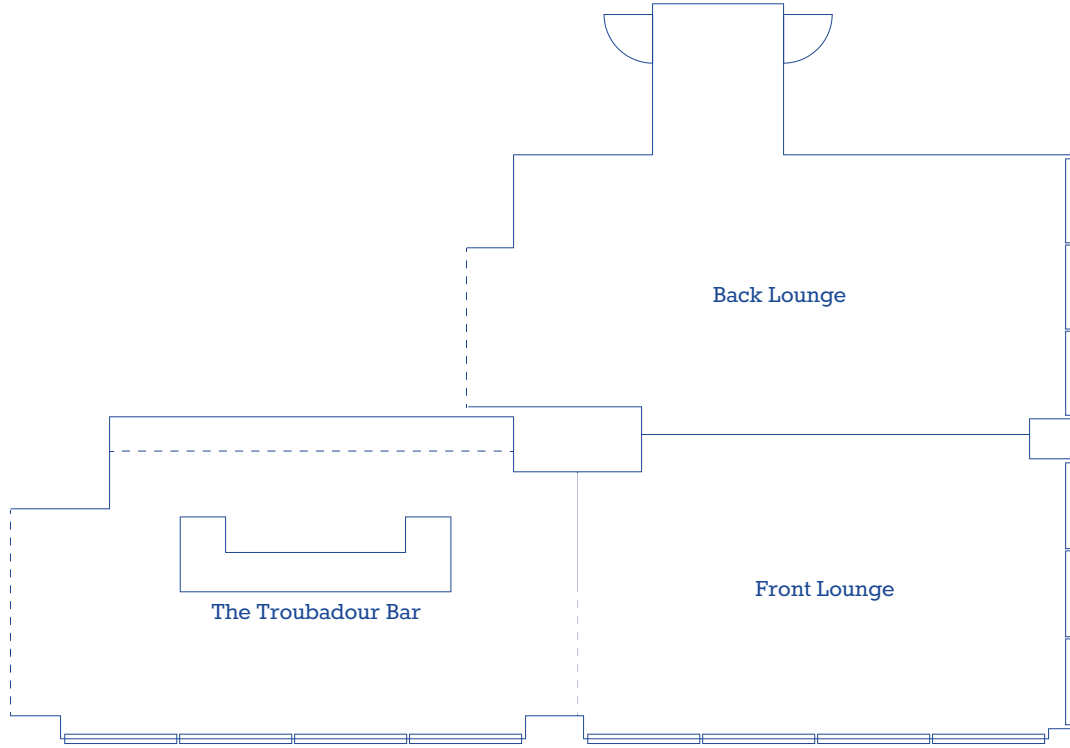

MEETING ROOMS

SPACE	SQ FT	CLASSROOM	HOLLOW SQ	CONFERENCE	THEATRE	EXISTING SEATING	RECEPTION
HIGH BALL	405	12	18	18	32	20	26
SNIFTER	428	12	18	18	40	20	28
BOTH	833	32	36	36	72	50	54
PRE FUNCTION	723	24	30	24	56	40	48

TROUBADOUR BAR

SPACE	SQ FT	CLASSROOM	HOLLOW SQ	CONFERENCE	THEATRE	EXISTING SEATING	RECEPTION
ALL	987	12	18	18	32	20	26
BAR	35	NA	NA	NA	NA	19	25
FRONT LOUNGE	395	NA	NA	NA	NA	14	18
BACK LOUNGE	442	NA	NA	NA	NA	12	23

MONKEY BAR

SPACE	SQ FT	THEATRE	6' BANQUET ROUNDS	EXISTING SEATING	RECEPTION
ALL	2,877	175	150	141	193
RIVERSIDE	1,015	70	60	56	95
BAR	579	NA	0	21	35
LAKESIDE	1,141	96	80	48	63